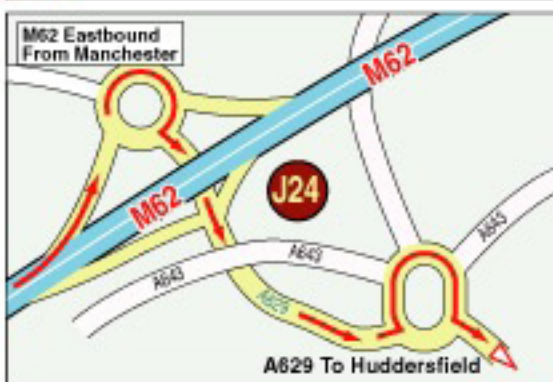

Travel Information

M62 Eastbound From Manchester - Junction 24:

Exit the M62 at Junction 24 onto the A629 and follow the signs towards Huddersfield Town Centre. After approximately 2 miles follow the signs for the Stadium turning left onto Castlegate ring road, turn left onto Leeds Road (A62), then follow the official car park signs.

M62 Westbound From Leeds - Junction 25:

Exit the M62 at Junction 25 onto the A644 (Wakefield Road). At the Junction with the A62 take the second exit towards Huddersfield (Leeds Road) A62. Continue along this road for approximately 3 miles, then follow the official car park signs.

M1 North/Southbound - Junction 42:

Exit the M1 at Junction 42 and continue west on the M62. Exit the M62 at Junction 25 onto the A644 (Wakefield Road). At the Junction with the A62 take the second exit towards Huddersfield (Leeds Road) A62. Continue along this road for approximately 3 miles, then follow the official car park signs.

The nearest train station is Huddersfield, and is a short walk or taxi ride from the stadium. For train times call 08457 48 49 50.

Stadium Site Plan

Bradley Mills entrance follow blue ♦ signs
St Andrews entrance follow red ♦ signs